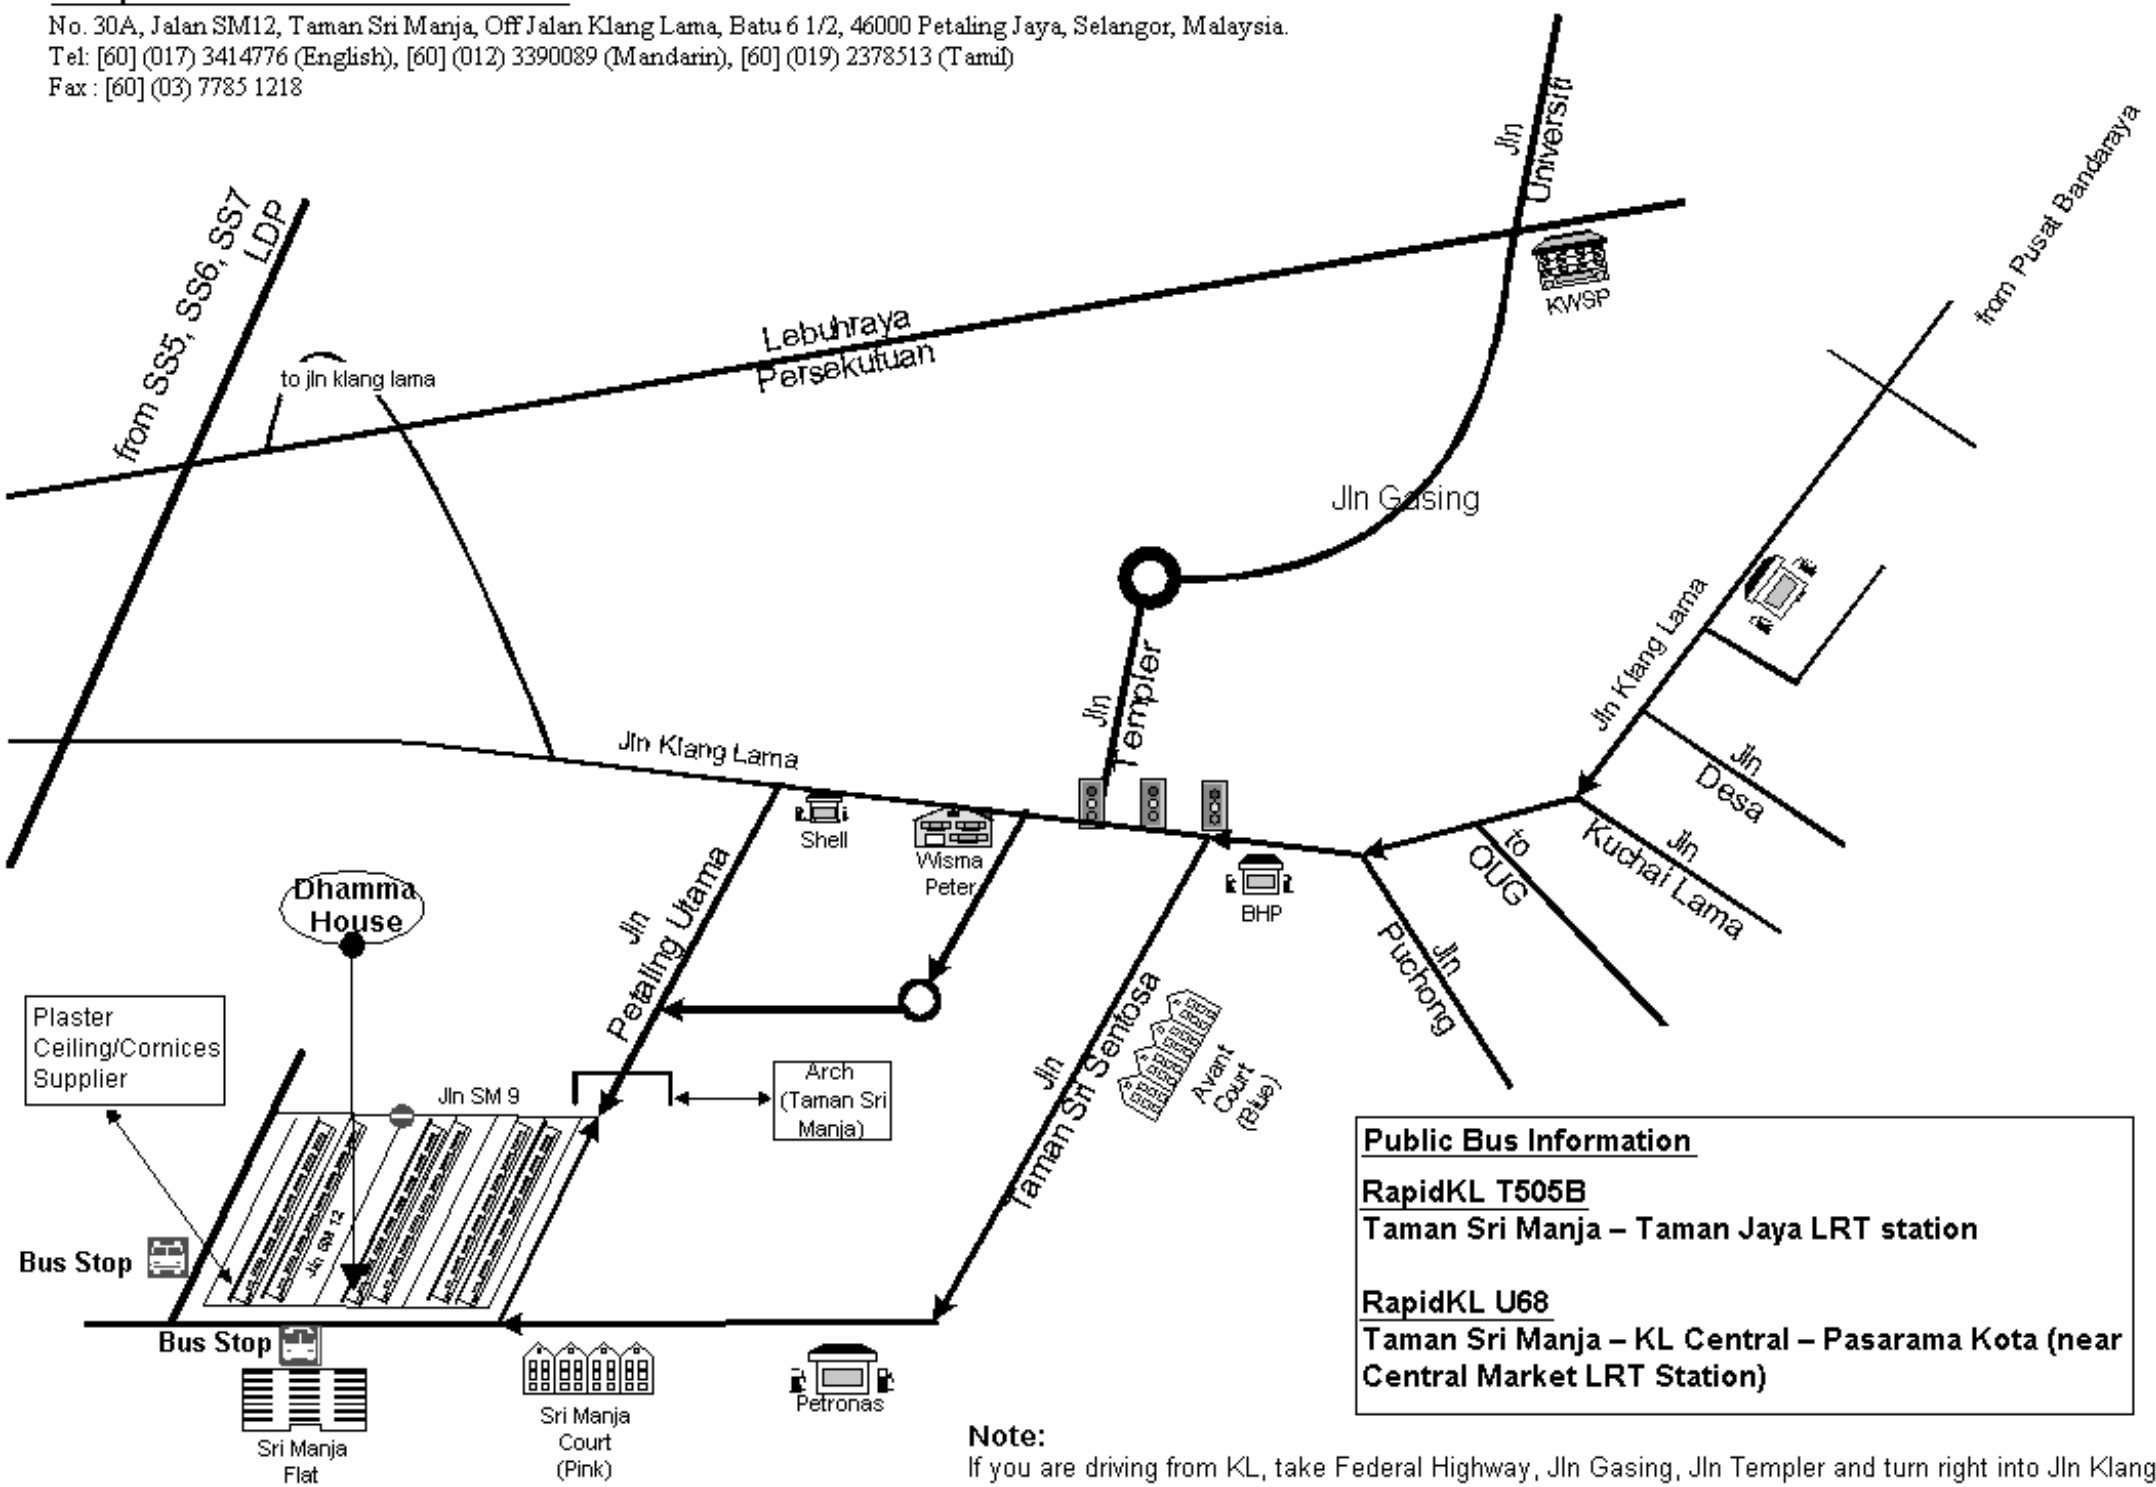

Map to Dhamma House

No. 30A, Jalan SM12, Taman Sri Manja, Off Jalan Klang Lama, Batu 6 1/2, 46000 Petaling Jaya, Selangor, Malaysia.

Tel: [60] (017) 3414776 (English), [60] (012) 3390089 (Mandarin), [60] (019) 2378513 (Tamil)

Fax: [60] (03) 7785 1218

Public Bus Information

RapidKL T505B
Taman Sri Manja – Taman Jaya LRT station

RapidKL U68
Taman Sri Manja – KL Central – Pasarama Kota (near Central Market LRT Station)

Note:

If you are driving from KL, take Federal Highway, Jln Gasing, Jln Templer and turn right into Jln Klang Lama at the end of Jln Templer to avoid traffic congestion in Jln Klang Lama.